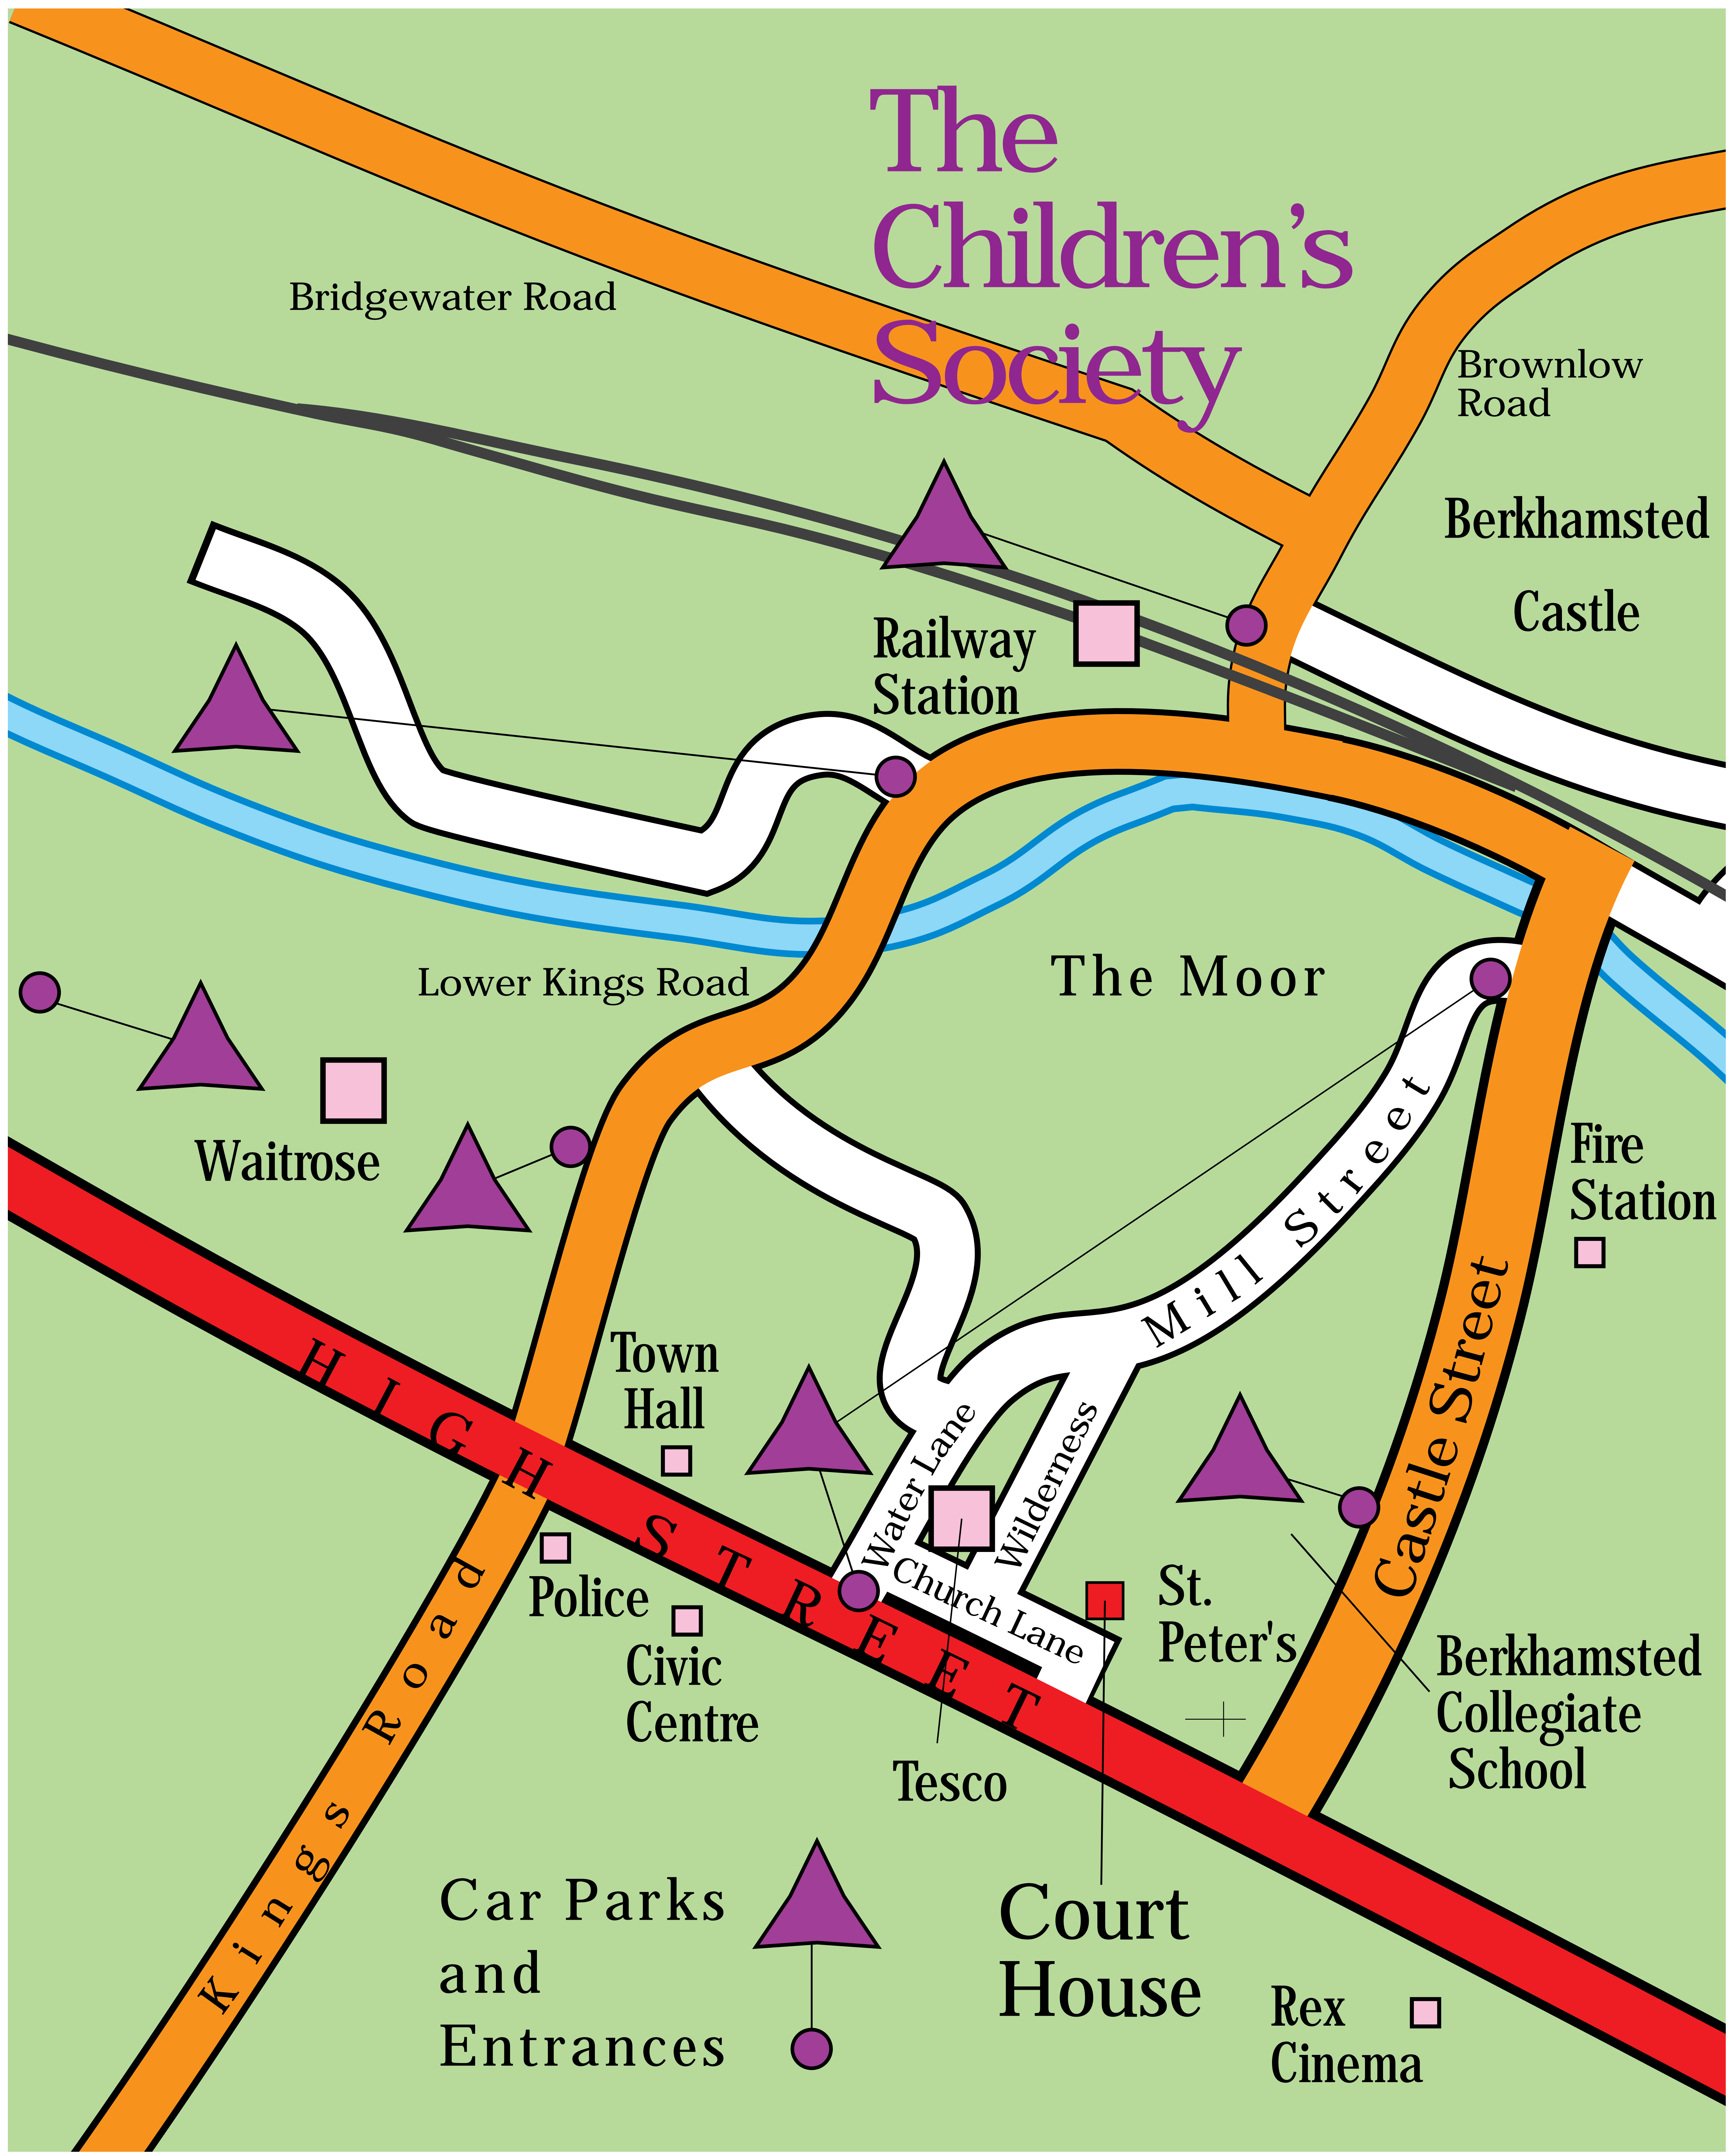

# The Children's Society

Bridgewater Road

Brownlow Road

Berkhamsted  
Castle

Railway  
Station

Lower Kings Road

The Moor

Waitrose

Fire  
Station

H I G H  
K I N G S  
R O A D  
S T R E E T

Town  
Hall

Mill Street

Castle Street

Water Lane  
Wilderness  
Church Lane

St.  
Peter's

Berkhamsted  
Collegiate  
School